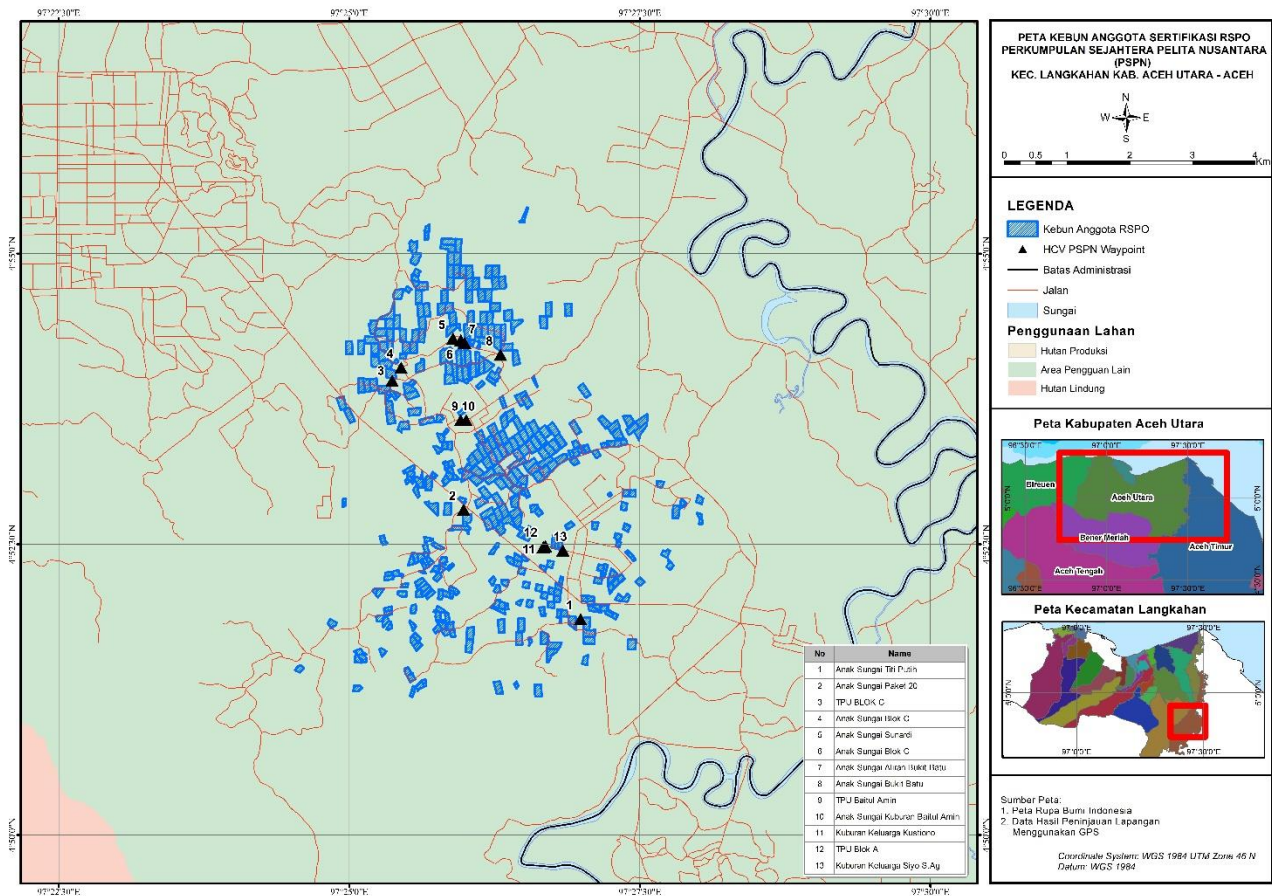

226	Sunardi	Seureuke Village, Langkahan Sub District, Aceh Utara District, Aceh Province, Indonesia	4° 53' 11.703" N	97° 26' 26.848" E	2	2	0	No	03 October 2022
		Seureuke Village, Langkahan Sub District, Aceh Utara District, Aceh Province, Indonesia	4° 53' 16.133" N	97° 26' 27.415" E	2	2	0	No	03 October 2022
227	Sunardi B	Seureuke Village, Langkahan Sub District, Aceh Utara District, Aceh Province, Indonesia	4° 53' 43.334" N	97° 26' 19.305" E	1	1	14.85	No	03 October 2022
228	Sunaryo	Seureuke Village, Langkahan Sub District, Aceh Utara District, Aceh Province, Indonesia	4° 53' 0.989" N	97° 27' 40.518" E	0.9167	0.9167	16.8	No	01 October 2022
229	Supariono	Seureuke Village, Langkahan Sub District, Aceh Utara District, Aceh Province, Indonesia	4° 51' 13.877" N	97° 25' 32.625" E	0.73	0.73	18.2	No	01 October 2022
230	Supartun	Seureuke Village, Langkahan Sub District, Aceh Utara District, Aceh Province, Indonesia	4° 55' 12.992" N	97° 25' 40.186" E	0.6792	0.6792	10.2	No	01 October 2022
231	Supriadi	Seureuke Village, Langkahan Sub District, Aceh Utara District, Aceh Province, Indonesia	4° 52' 15.723" N	97° 25' 37.896" E	0.2468	0.2468	4.4	No	10 October 2022
232	Suratamen	Seureuke Village, Langkahan Sub District, Aceh Utara District, Aceh Province, Indonesia	4° 52' 25.270" N	97° 27' 43.330" E	1	1	21.2	No	01 October 2022
233	Surep	Seureuke Village, Langkahan Sub District, Aceh Utara District, Aceh Province, Indonesia	4° 52' 42.594" N	97° 26' 0.744" E	2	2	32	No	01 October 2022
234	Suriyanto	Seureuke Village, Langkahan Sub District, Aceh Utara District, Aceh Province, Indonesia	4° 52' 49.644" N	97° 27' 21.854" E	1	1	23.25	No	07 October 2022
235	Suryani	Seureuke Village, Langkahan Sub District, Aceh Utara District, Aceh Province, Indonesia	4° 54' 24.324" N	97° 25' 37.622" E	2	2	0	No	07 October 2022
		Seureuke Village, Langkahan Sub District, Aceh Utara District, Aceh Province, Indonesia	4° 54' 24.629" N	97° 26' 40.221" E	2	2	0	No	10 October 2022
236	Subaj	Seureuke Village, Langkahan Sub District, Aceh Utara District, Aceh Province, Indonesia	4° 51' 34.309" N	97° 25' 17.287" E	0.75	0.75	13.6	No	03 October 2022
237	Sutanb	Seureuke Village, Langkahan Sub District, Aceh Utara District, Aceh Province, Indonesia	4° 52' 42.429" N	97° 26' 14.543" E	2	2	25.5	No	07 October 2022
238	Sutarmi	Seureuke Village, Langkahan Sub District, Aceh Utara District, Aceh Province, Indonesia	4° 54' 15.190" N	97° 26' 8.591" E	2	2	34	No	10 October 2022
239	Sutarmin	Seureuke Village, Langkahan Sub District, Aceh Utara District, Aceh Province, Indonesia	4° 52' 32.550" N	97° 25' 40.778" E	0.73	0.73	16.1	No	10 October 2022
240	Subawan	Seureuke Village, Langkahan Sub District, Aceh Utara District, Aceh Province, Indonesia	4° 51' 37.578" N	97° 26' 1.887" E	2	2	0	No	03 October 2022
241	Sutrisno	Seureuke Village, Langkahan Sub District, Aceh Utara District, Aceh Province, Indonesia	4° 54' 18.294" N	97° 25' 21.127" E	2	2	0	No	03 October 2022
242	Suwarno	Seureuke Village, Langkahan Sub District, Aceh Utara District, Aceh Province, Indonesia	4° 53' 20.911" N	97° 25' 51.911" E	0.9542	0.9542	18.2	No	07 October 2022
		Seureuke Village, Langkahan Sub District, Aceh Utara District, Aceh Province, Indonesia	4° 53' 20.940" N	97° 25' 49.331" E	0.8916	0.8916	17.2	No	07 October 2022
243	Suyadyono	Seureuke Village, Langkahan Sub District, Aceh Utara District, Aceh Province, Indonesia	4° 55' 19.579" N	97° 26' 30.161" E	0.91	0.91	17.2	No	10 October 2022
244	Suyantb	Seureuke Village, Langkahan Sub District, Aceh Utara District, Aceh Province, Indonesia	4° 52' 28.009" N	97° 25' 39.730" E	0.96	0.96	16.7	No	03 October 2022
245	Suyono	Seureuke Village, Langkahan Sub District, Aceh Utara District, Aceh Province, Indonesia	4° 52' 5.815" N	97° 25' 13.132" E	0.43	0.43	6.85	No	10 October 2022
246	Sya bari	Seureuke Village, Langkahan Sub District, Aceh Utara District, Aceh Province, Indonesia	4° 51' 40.007" N	97° 26' 33.289" E	0.4	0.4	9.4	No	07 October 2022
247	Syafi	Seureuke Village, Langkahan Sub District, Aceh Utara District, Aceh Province, Indonesia	4° 52' 43.213" N	97° 28' 1.067" E	0.88	0.88	20.25	No	10 October 2022
248	Taat	Seureuke Village, Langkahan Sub District, Aceh Utara District, Aceh Province, Indonesia	4° 52' 10.676" N	97° 27' 30.054" E	1	1	15.2	No	03 October 2022
249	Tardi	Seureuke Village, Langkahan Sub District, Aceh Utara District, Aceh Province, Indonesia	4° 54' 20.749" N	97° 25' 53.428" E	2	2	0	No	07 October 2022
		Seureuke Village, Langkahan Sub District, Aceh Utara District, Aceh Province, Indonesia	4° 53' 29.718" N	97° 26' 14.182" E	2	2	28.2	No	07 October 2022
		Seureuke Village, Langkahan Sub District, Aceh Utara District, Aceh Province, Indonesia	4° 53' 10.687" N	97° 26' 44.973" E	2	2	27.2	No	07 October 2022
		Seureuke Village, Langkahan Sub District, Aceh Utara District, Aceh Province, Indonesia	4° 53' 12.516" N	97° 26' 41.359" E	2	2	31.2	No	07 October 2022
250	Thomas Riyo	Seureuke Village, Langkahan Sub District, Aceh Utara District, Aceh Province, Indonesia	4° 52' 51.053" N	97° 27' 52.242" E	0.87	0.87	15.8	No	10 October 2022

Peta Lokasi untuk unit sertifikasi adalah: